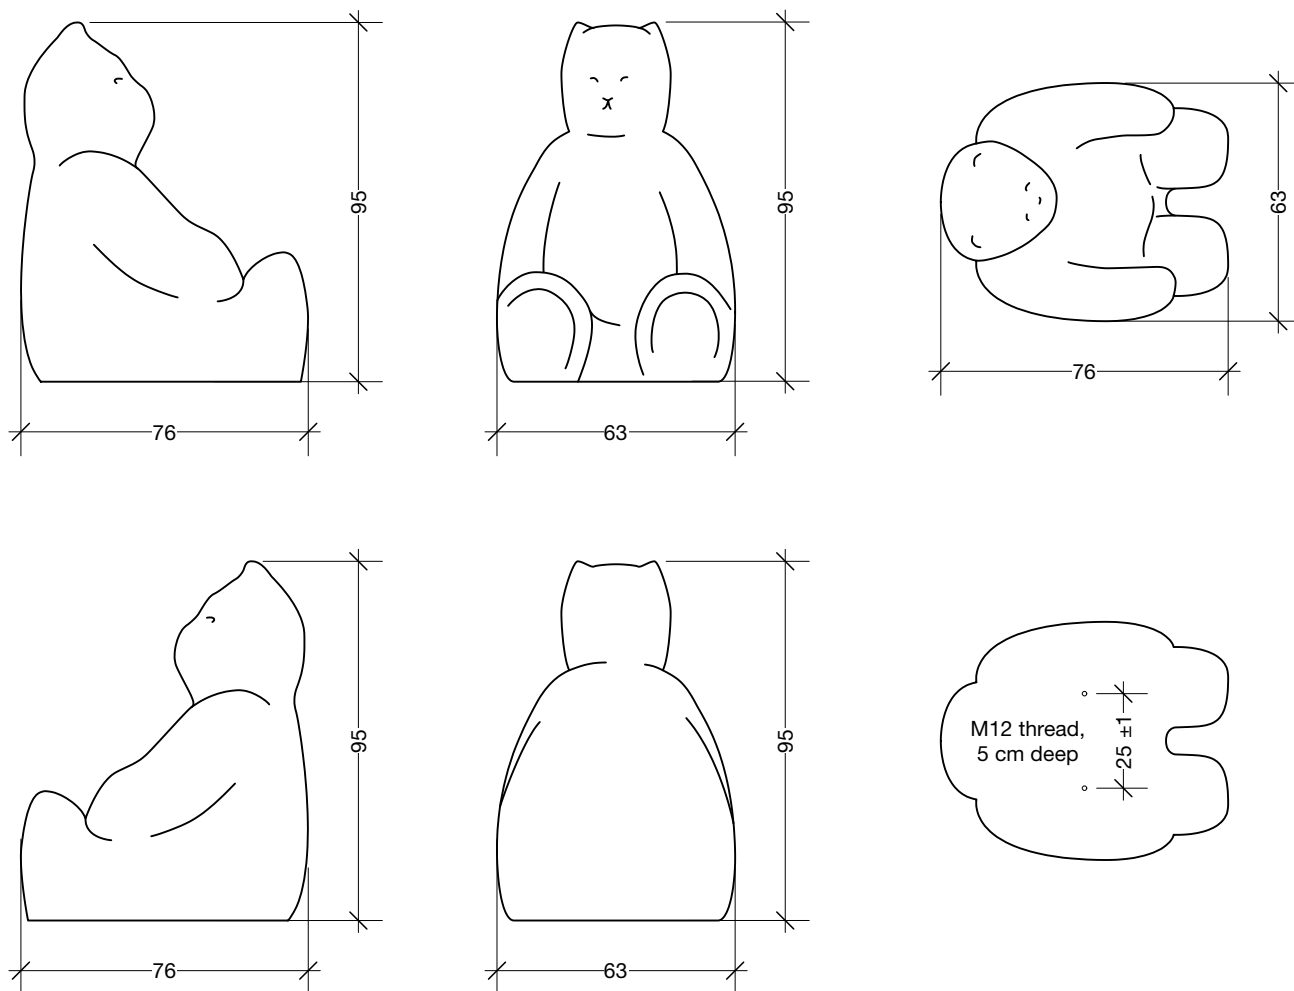

■ RAL 9001

Bear 1

Design: Lissy Boesen
 Product number: 0142
 Size, approx.: H:95 L:76 W:63 cm
 Weight approx.: 432 kg

Use

The sculpture is made for both indoor and outdoor use. It withstand all the seasons of the year, and only become more beautiful with time. When played with and touched, the sculpture gains a smooth surface.

Online

The product can be viewed online, link www.lissyboesendesign.com/en/bear1

Installation

The play sculpture is made for both indoor and outdoor installation. Make sure the surface can bear the weight of the sculpture and people playing on it. Below the sculpture are two M12 threads, about 5 cm deep for additional mounting.