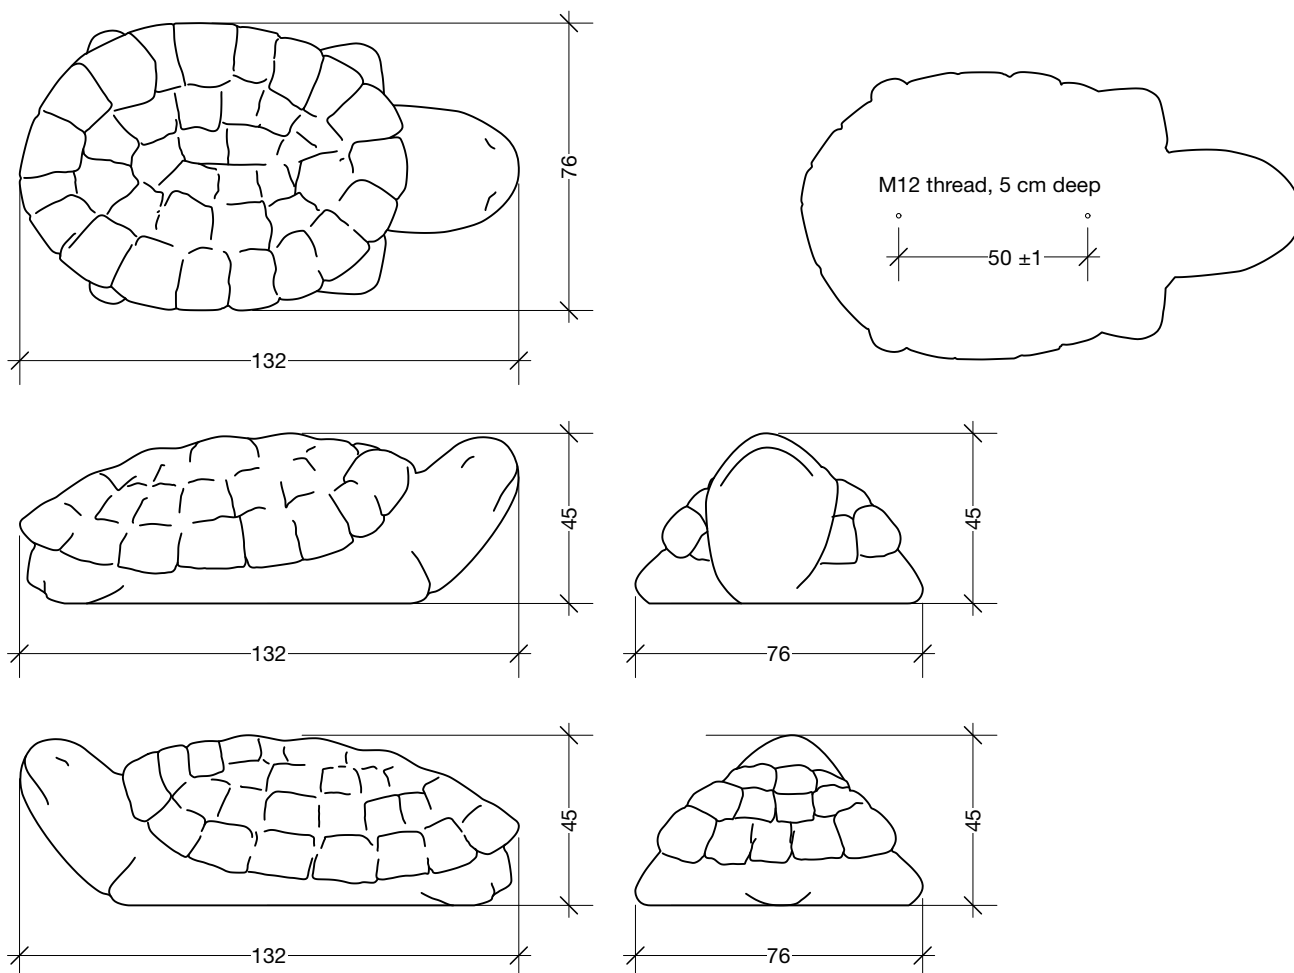

Online

The product can be viewed online, link www.lissyboesendesign.com/en/turtle

Installation

The play sculpture is made for both indoor and outdoor installation. Make sure the surface can bear the weight of the sculpture and people playing on it. Below the sculpture are two M12 threads, about 5 cm deep for additional mounting.

Anti-graffiti

All play sculptures are coated with an anti-graffiti treatment for easier maintenance.

Safety

Each country and location can have different safety standards. Always check and follow local standards before final installation.

Delivery

Ex factory 4 to 6 (working) weeks. Securely packaged and delivered on europallet.

Disclaimer

Dimensions are not to be scaled of above drawing. All measurements in centimeter. Deviations can occur in dimension, specifications, and colours. Lissy Boesen Design ApS holds the right to make changes without prior notice. This drawing and all designs herein are sole property of Lissy Boesen Design ApS, Denmark, but can be used for product presentation and implementation in project planning on the above conditions. Do not copy the design.