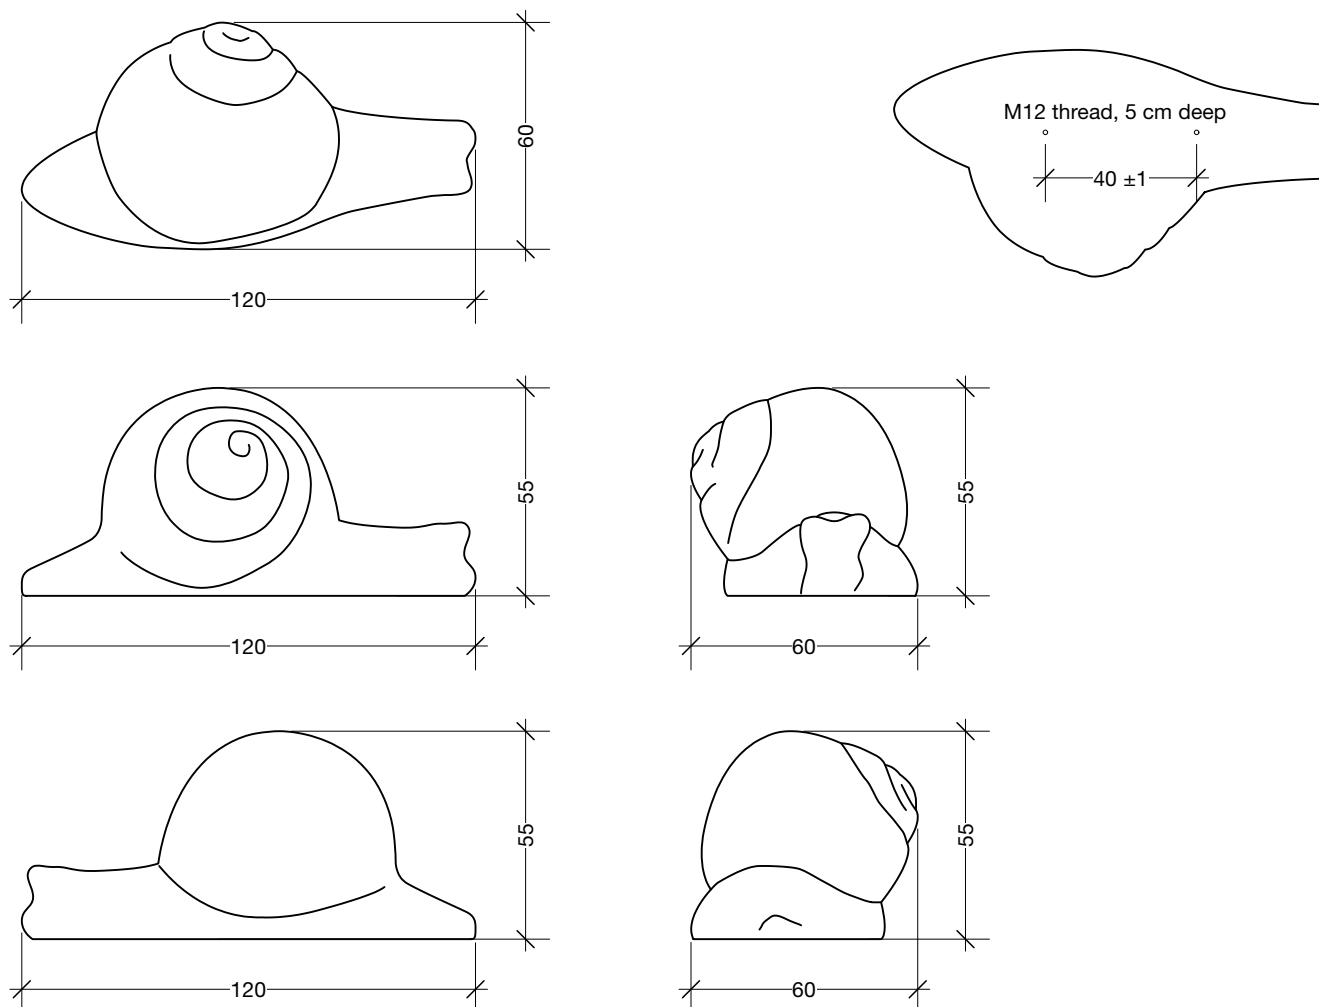

Online

The product can be viewed online, link www.lissyboesendesign.com/en/snail

Installation

The play sculpture is made for both indoor and outdoor installation. Make sure the surface can bear the weight of the sculpture and people playing on it. Below the sculpture are two M12 threads, about 5 cm deep for additional mounting.

Anti-graffiti

All play sculptures are coated with an anti-graffiti treatment for easier maintenance.

Safety

Each country and location can have different safety standards. Always check and follow local standards before final installation.

Delivery

Ex factory 4 to 6 (working) weeks. Securely packaged and delivered on europallet.

Disclaimer

Dimensions are not to be scaled of above drawing. All measurements in centimeter. Deviations can occur in dimension, specifications, and colours. Lissy Boesen Design ApS holds the right to make changes without prior notice. This drawing and all designs herein are sole property of Lissy Boesen Design ApS, Denmark, but can be used for product presentation and implementation in project planning on the above conditions. Do not copy the design.